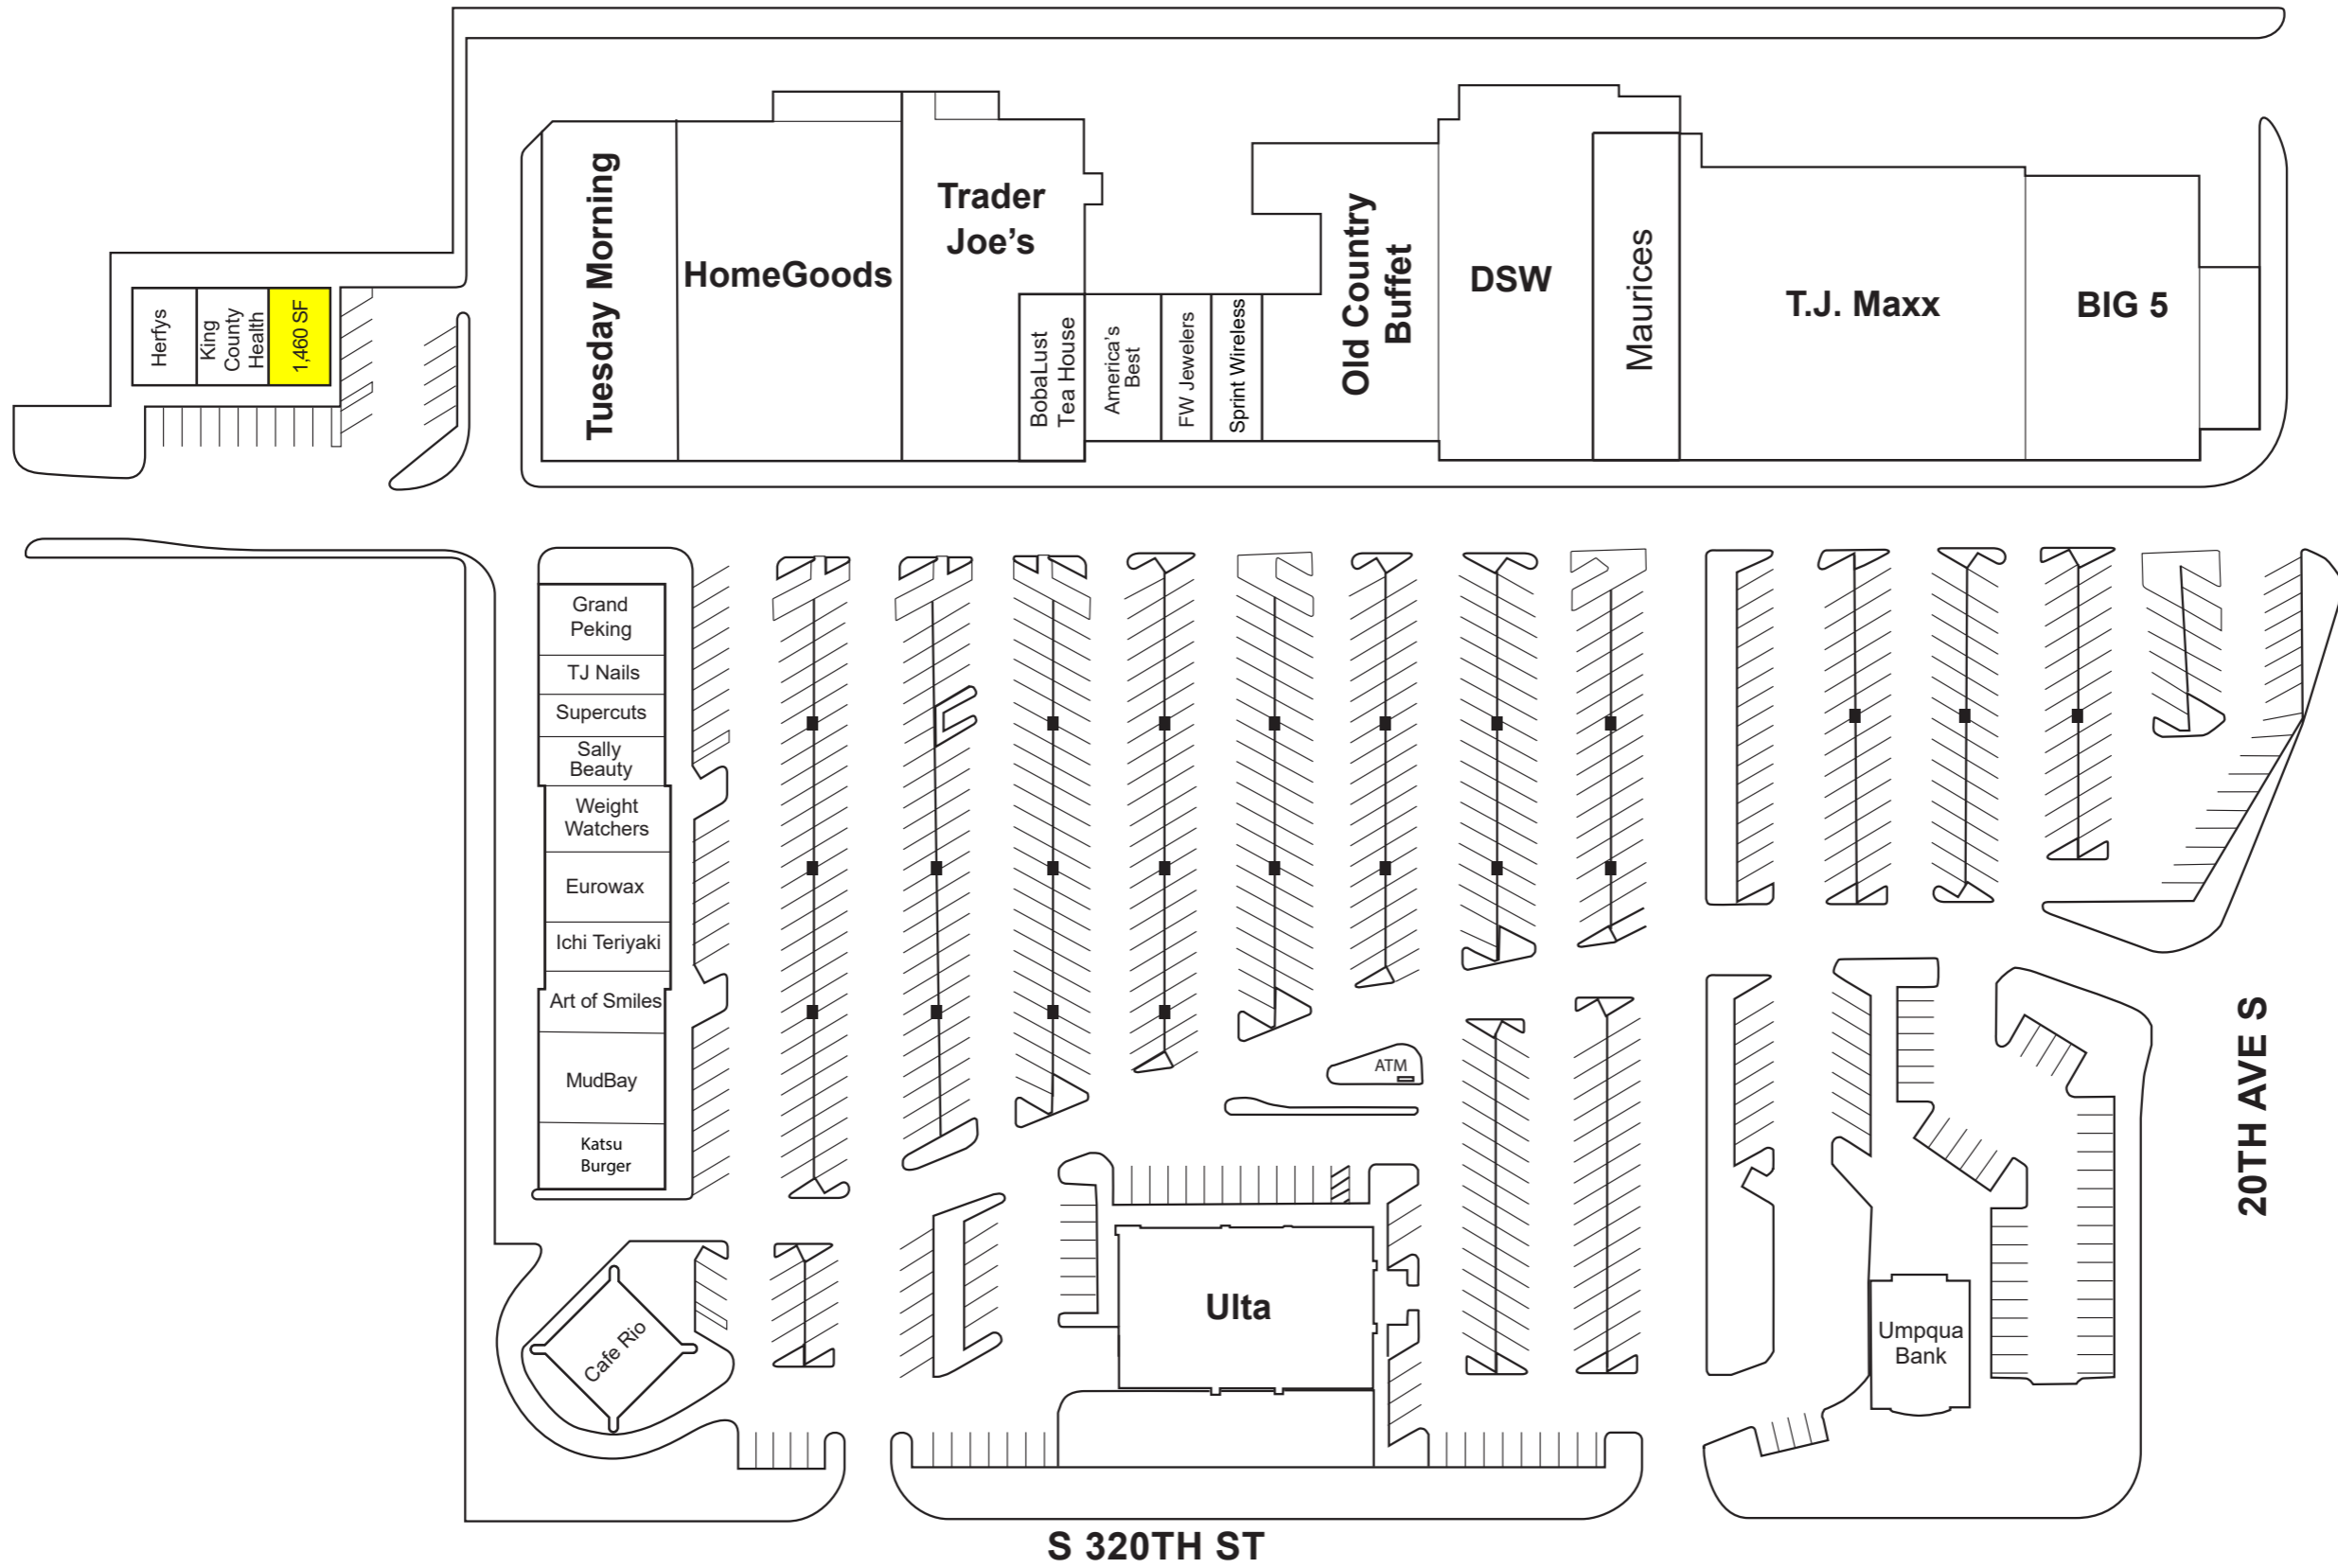

# SEATAC VILLAGE SHOPPING CENTER

1700 - 1916 South 320th, Federal Way, Washington, 98003

Four Way Signal

20TH AVE S

S 320TH ST