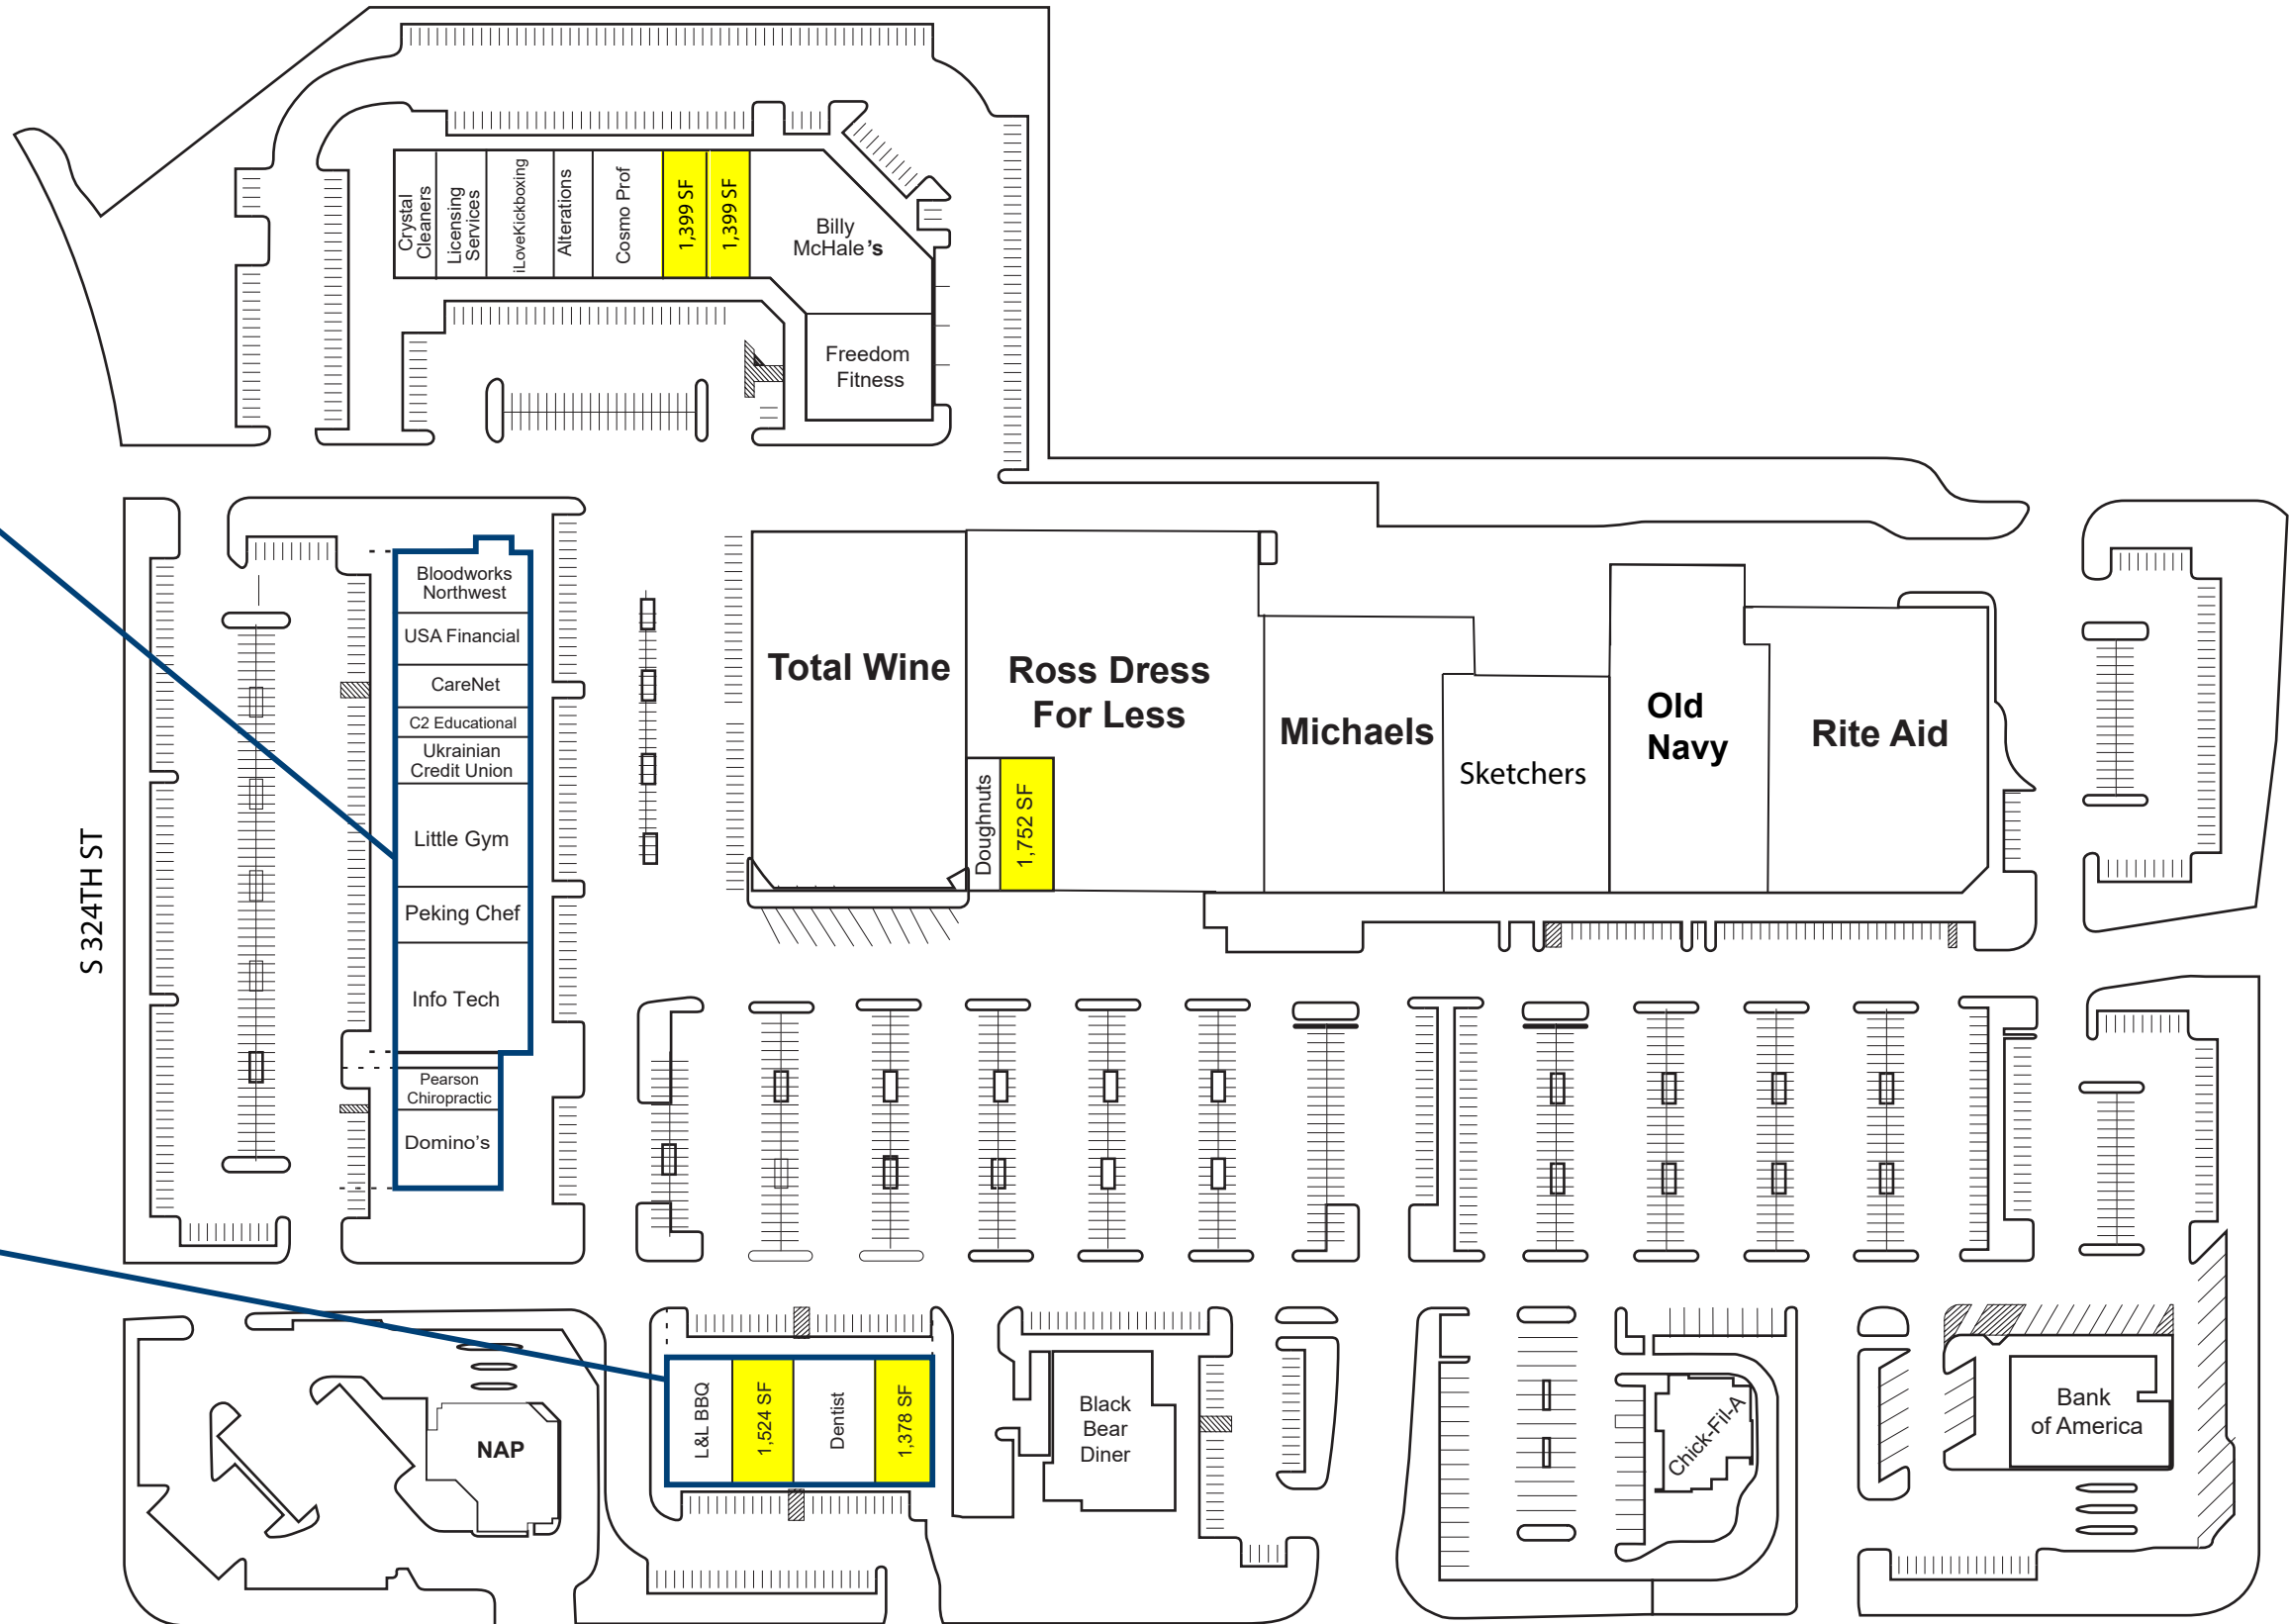

CELEBRATION CENTER

414 S. 320th, Federal Way, WA

Second Floor Building 'B'

Second Floor Building 'O'

PACIFIC HIGHWAYS (99)

Four Way Signal